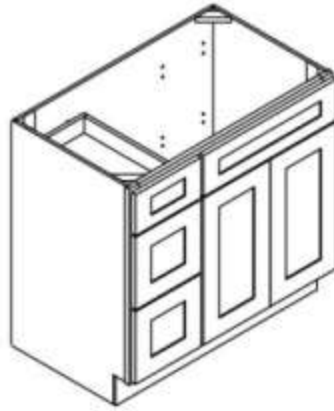

Vanity Sink Base Cabinet with Top Dummy Drawer 2 Regular Drawers 2 Door

1. [SW-V3021DL](#)
   - White Shaker - Vanity Sink Base Cabinet with Top Dummy Drawer, 2 Regular Drawers, 2 Door
   - **Special Price $366.00 ~~$732.00~~**
   - •
   - [SW-V3021DR](#)
   - White Shaker - Vanity Sink Base Cabinet with Top Dummy Drawer, 2 Regular Drawers, 2 Door
   - **Special Price $366.00 ~~$732.00~~**
   - •
   - [SW-V3621DL](#)
   - White Shaker - Vanity Sink Base Cabinet with Top Dummy Drawer, 2 Regular Drawers, 2 Door
   - **Special Price $405.00 ~~$810.00~~**
   - •
   - [SW-V3621DR](#)
   - White Shaker - Vanity Sink Base Cabinet with Top Dummy Drawer, 2 Regular Drawers, 2 Door
   - **Special Price $405.00 ~~$810.00~~**
   - •
2. ---