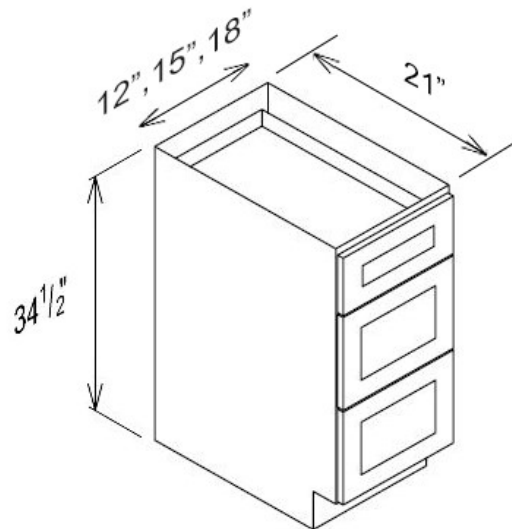

Vanity Drawer Base

- **SW-3VDB12**
- White Shaker - Vanity Drawer Base Cabinet with 3 Drawers
- **Special Price $294.50 ~~$589.00~~**
- •
- **SW-3VDB15**
- White Shaker - Vanity Drawer Base Cabinet with 3 Drawers
- **Special Price $301.50 ~~$603.00~~**
- •
- **SW-3VDB18**
- White Shaker - Vanity Drawer Base Cabinet with 3 Drawers
- **Special Price $311.50 ~~$623.00~~**
- •
- **SW-3VDB21**
- White Shaker - Vanity Drawer Base Cabinet with 3 Drawers
- **Special Price $353.50 ~~$707.00~~**