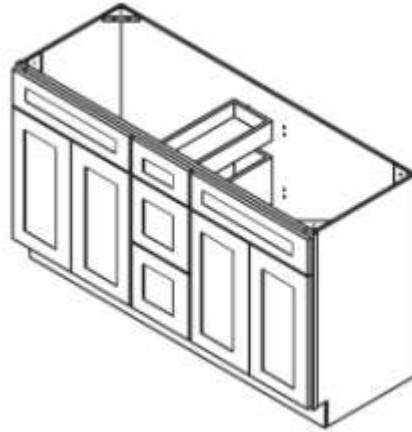

Vanity Sink Base with 3 Middle Drawers 2 Sink Bases

- **SW-VSDB60**
- White Shaker - Vanity Sink Base with 3 Middle Drawers, 2 Sink Bases
- **Special Price $590.00 ~~$1,180.00~~**
- •