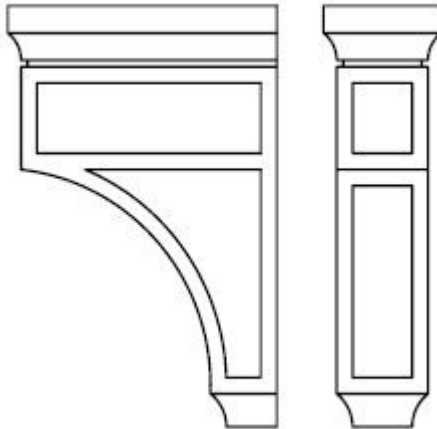

- **SW-CORBEL75L**
- White Shaker - Corbel
- **Special Price $119.00 ~~$238.00~~**
- •

Cove Crown Molding

- **SW-CM96K-4**
- White Shaker - Cove Crown Molding(3" Tall)
- **Special Price $80.50 ~~$161.00~~**
- •

Angled Crown Molding