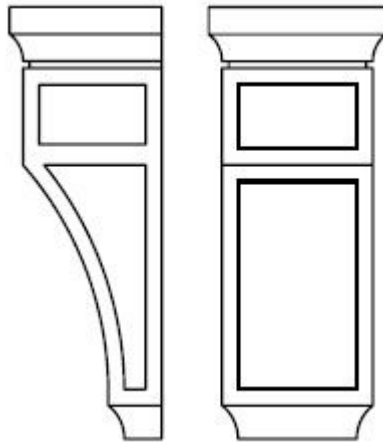

Corbels - CORBEL75M

- **SW-CORBEL75M**
- White Shaker - Corbel
- **Special Price $113.50 ~~$227.00~~**
- •

Corbels - CORBEL75L