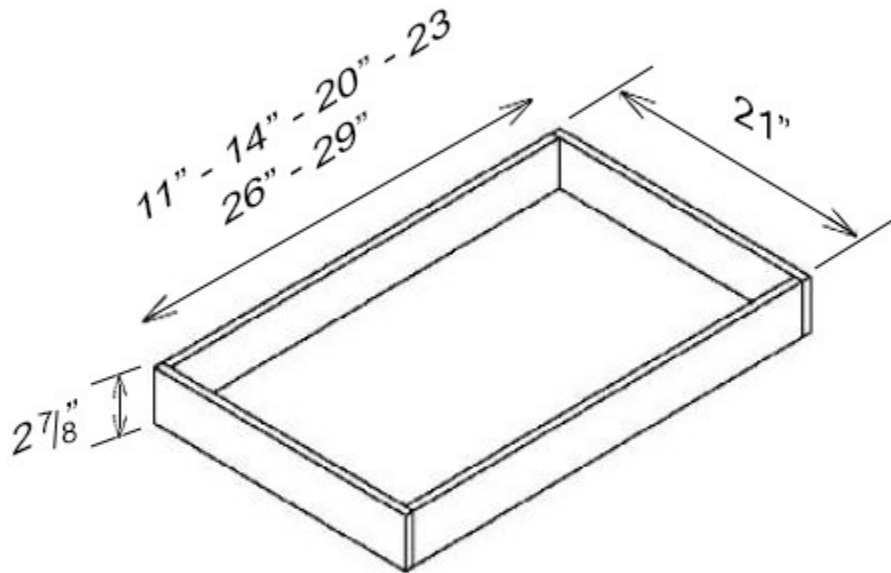

Roll Out Tray

- **SW-15RT-DR**
- White Shaker - Roll Out Trays with Undermount
- **Special Price $63.00 ~~$126.00~~**
- •