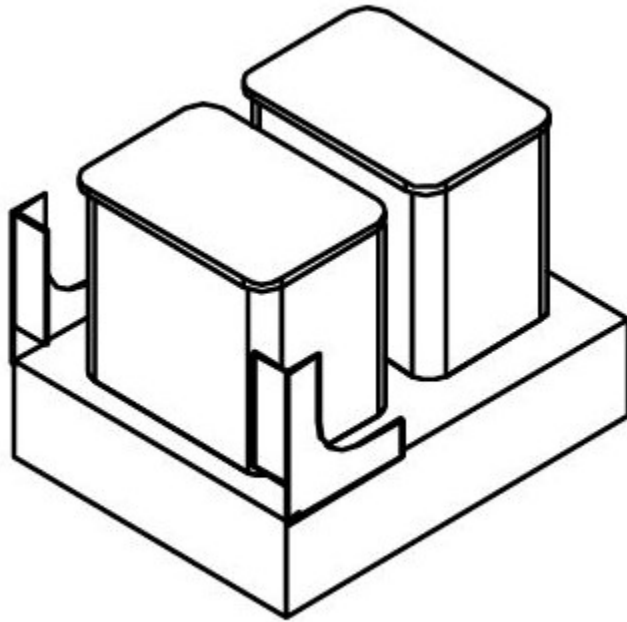

Trash Can

- **SW-TCR21-2**
- White Shaker - Trash Can Roll Out Tray with 2 cans. Fits B18 and B21. Note: Includes 2 Plastic cans.
- **Special Price $173.50 ~~$347.00~~**
- •