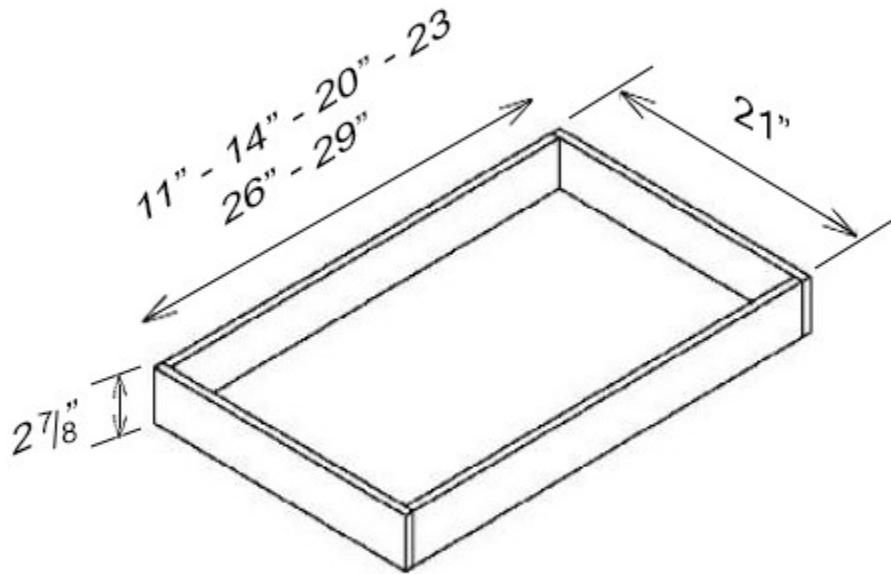

Roll Out Tray

- **SW-18RT-DR**
- White Shaker - Roll Out Trays with Undermount
- **Special Price $69.50 ~~$139.00~~**
- •
- **SW-21RT-DR**
- White Shaker - Roll Out Trays with Undermount
- **Special Price $71.00 ~~$142.00~~**
- •
- **SW-24RT-DR**
- White Shaker - Roll Out Trays with Undermount
- **Special Price $73.50 ~~$147.00~~**