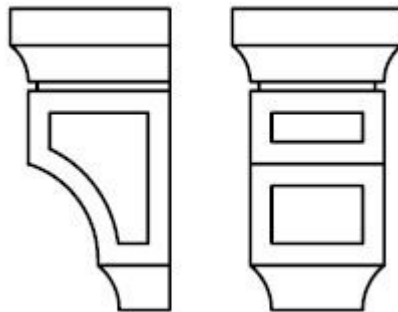

Corbels - CORBEL75S

- **SW-CORBEL75S**
- White Shaker - Corbel
- **Special Price $95.50 ~~$191.00~~**
- •