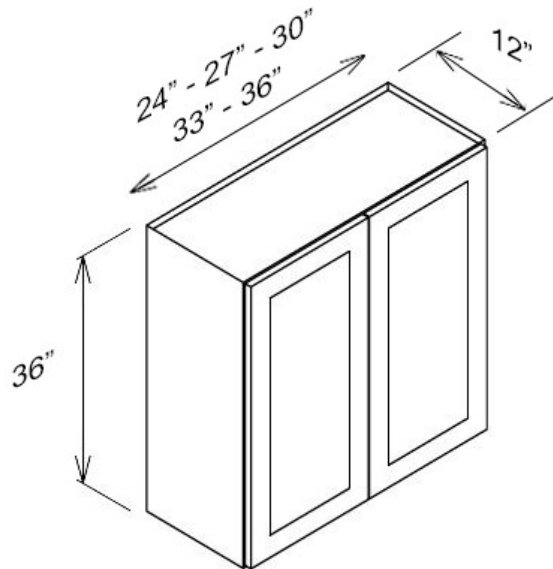

36" High Wall Cabinets-Double Door

- [**SW-W2436**](#)
- White Shaker - Wall Cabinet with 2 Doors, 2 Adjustable Shelves (36")
- **Special Price $210.50 ~~$421.00~~**
- •
- [**SW-W2736**](#)
- White Shaker - Wall Cabinet with 2 Doors, 2 Adjustable Shelves (36")
- **Special Price $228.50 ~~$457.00~~**
- •
- [**SW-W3036**](#)
- White Shaker - Wall Cabinet with 2 Doors, 2 Adjustable Shelves (36")
- **Special Price $262.50 ~~$525.00~~**
- •
- [**SW-W3336**](#)
- White Shaker - Wall Cabinet with 2 Doors, 2 Adjustable Shelves (36")
- **Special Price $281.50 ~~$563.00~~**
- •
- [**SW-W3636**](#)