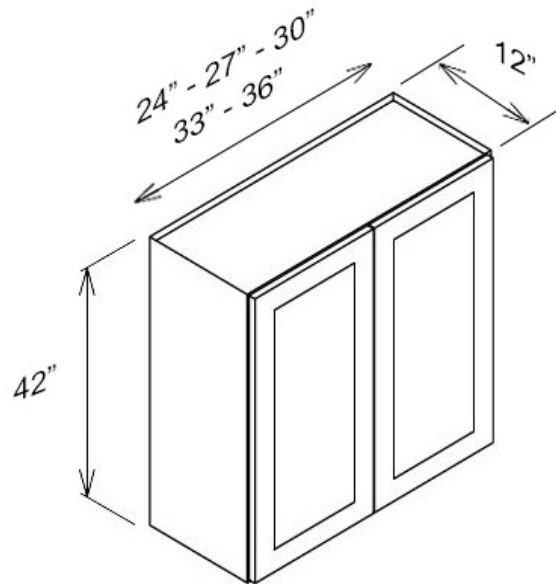

42" High Wall Cabinets-Double Door

- **SW-W2442**
- White Shaker - Wall Cabinet with 2 Doors, 3 Adjustable Shelves (42")
- **Special Price $261.50 ~~$523.00~~**
- •
- **SW-W2742**
- White Shaker - Wall Cabinet with 2 Doors, 3 Adjustable Shelves (42")
- **Special Price $276.00 ~~$552.00~~**
- •
- **SW-W3042**
- White Shaker - Wall Cabinet with 2 Doors, 3 Adjustable Shelves (42")
- **Special Price $289.00 ~~$578.00~~**
- •
- **SW-W3342**
- White Shaker - Wall Cabinet with 2 Doors, 3 Adjustable Shelves (42")
- **Special Price $324.50 ~~$649.00~~**
- •
- **SW-W3642**
- White Shaker - Wall Cabinet with 2 Doors, 3 Adjustable Shelves (42")