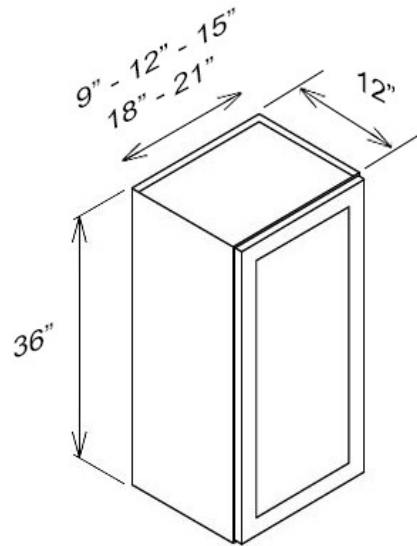

36" High Wall Cabinets-Single Door

- **SW-W0936**
- White Shaker - Wall Cabinet with 1 Door, 2 Adjustable Shelves (36")
- **Special Price $124.50 ~~$249.00~~**
- •
- **SW-W1236**
- White Shaker - Wall Cabinet with 1 Door, 2 Adjustable Shelves (36")
- **Special Price $131.50 ~~$263.00~~**
- •
- **SW-W1536**
- White Shaker - Wall Cabinet with 1 Door, 2 Adjustable Shelves (36")
- **Special Price $145.00 ~~$290.00~~**
- •
- **SW-W1836**
- White Shaker - Wall Cabinet with 1 Door, 2 Adjustable Shelves (36")
- **Special Price $163.00 ~~$326.00~~**
- •
- **SW-W2136**
- White Shaker - Wall Cabinet with 1 Door, 2 Adjustable Shelves (36")
- **Special Price $185.50 ~~$371.00~~**