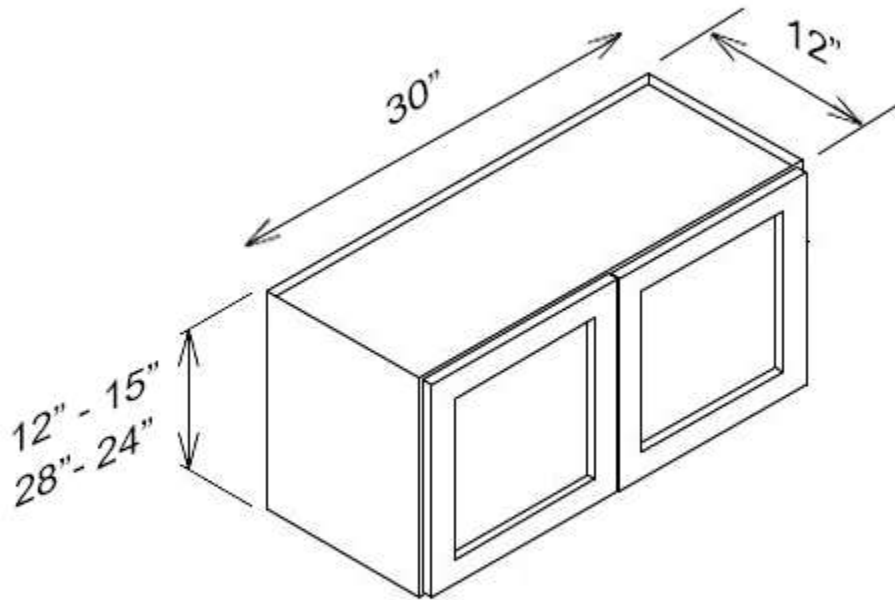

30" Wide Bridge Cabinets

- **SW-W3024**
- White Shaker - Wall Cabinet with 2 Doors, 1 Adjustable Shelf
- **Special Price $177.00 ~~$354.00~~**