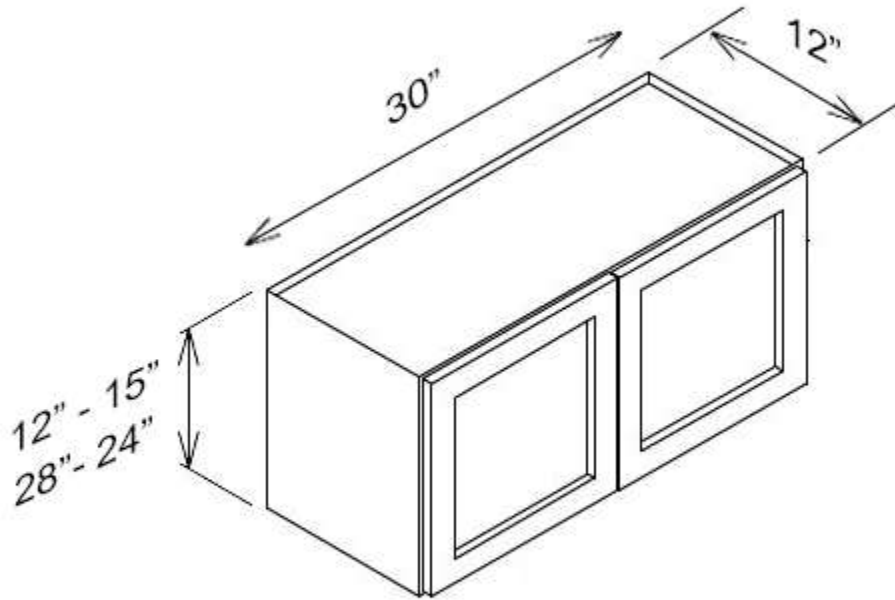

30" Wide Bridge Cabinets

1. **SW-W3018**
   - White Shaker - Wall Cabinet with 2 Doors, No Shelves
   - **Special Price $148.00 ~~$296.00~~**
   - •
   - •
2. ---