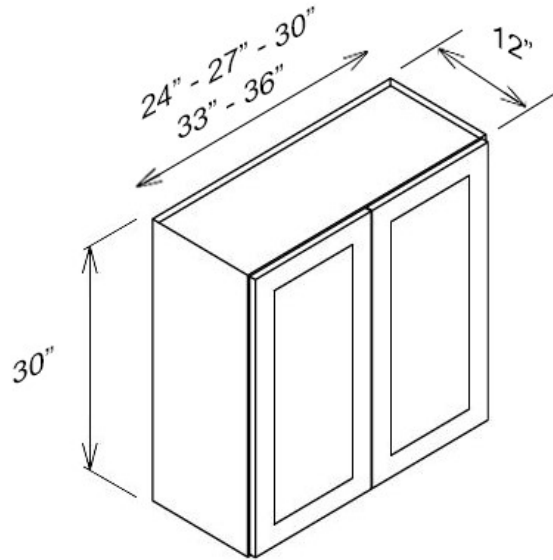

30" High Wall Cabinets-Double Door

- **SW-W2430**
- White Shaker - Wall Cabinet with 2 Doors, 2 Adjustable Shelves (30")
- **Special Price $181.00 ~~$362.00~~**
- •
- **SW-W2730**
- White Shaker - Wall Cabinet with 2 Doors, 2 Adjustable Shelves (30")
- **Special Price $197.00 ~~$394.00~~**
- •
- **SW-W3030**
- White Shaker - Wall Cabinet with 2 Doors, 2 Adjustable Shelves (30")
- **Special Price $218.00 ~~$436.00~~**
- •
- **SW-W3330**
- White Shaker - Wall Cabinet with 2 Doors, 2 Adjustable Shelves (30")
- **Special Price $237.50 ~~$475.00~~**
- •
- **SW-W3630**
- White Shaker - Wall Cabinet with 2 Doors, 2 Adjustable Shelves (30")
- **Special Price $250.00 ~~$500.00~~**