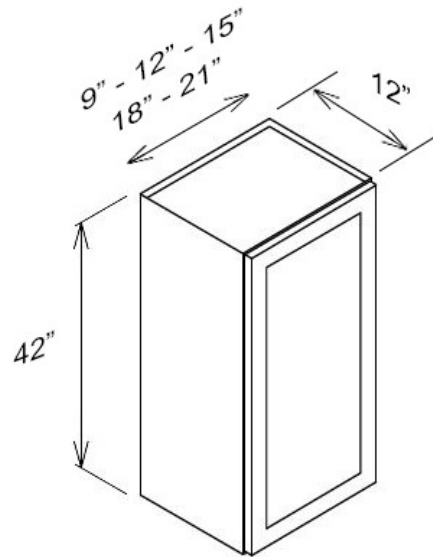

- White Shaker - Wall Cabinet with 2 Doors, 2 Adjustable Shelves (36")
- **Special Price $301.50 ~~$603.00~~**

42" High Wall Cabinets-Single Door

- **SW-W0942**
- White Shaker - Wall Cabinet with 1 Door, 3 Adjustable Shelves (42")
- **Special Price $133.50 ~~$267.00~~**
- •
- **SW-W1242**
- White Shaker - Wall Cabinet with 1 Door, 3 Adjustable Shelves (42")
- **Special Price $150.00 ~~$300.00~~**
- •
- **SW-W1542**
- White Shaker - Wall Cabinet with 1 Door, 3 Adjustable Shelves (42")
- **Special Price $171.50 ~~$343.00~~**
- •
- **SW-W1842**
- White Shaker - Wall Cabinet with 1 Door, 3 Adjustable Shelves (42")
- **Special Price $191.00 ~~$382.00~~**
- •
- **SW-W2142**