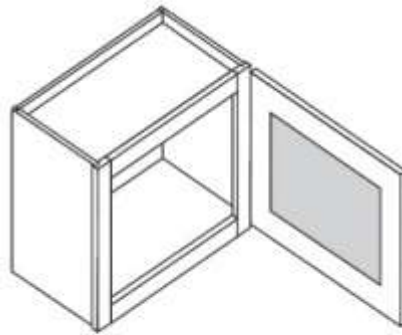

- [SW-WDC2442GD](#)
- White Shaker - Glass Door Only
- **Special Price $111.00 ~~$222.00~~**
- •
- [SW-WDC273615GD](#)
- White Shaker - Glass Door Only
- **Special Price $101.50 ~~$203.00~~**
- •
- [SW-WDC274215GD](#)
- White Shaker - Glass Door Only
- **Special Price $114.50 ~~$229.00~~**
- •

1 Glass Door Cabinet

- [SW-W1212GD(B&G)](#)
- White Shaker - Glass Door + Cabinet (12") 1 Door
- **Special Price $76.50 ~~$153.00~~**
- •
- [SW-W1512GD(B&G)](#)
- White Shaker - Glass Door + Cabinet (12") 1 Door
- **Special Price $82.00 ~~$164.00~~**

- [SW-W1812GD(B&G)](#)
- White Shaker - Glass Door + Cabinet (12") 1 Door
- **Special Price $84.50 ~~$169.00~~**
- •
- [SW-W2112GD(B&G)](#)
- White Shaker - Glass Door + Cabinet (12") 1 Door
- **Special Price $90.00 ~~$180.00~~**