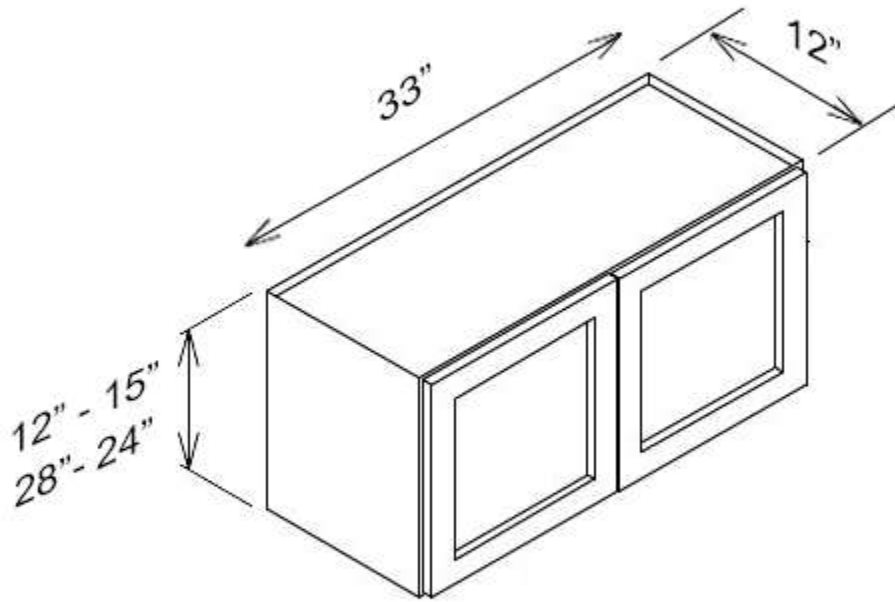

33" Wide Bridge Cabinets

- **SW-W3324**
- White Shaker - Wall Cabinet with 2 Doors, 1 Adjustable Shelf
- **Special Price $188.50 ~~$377.00~~**
- •