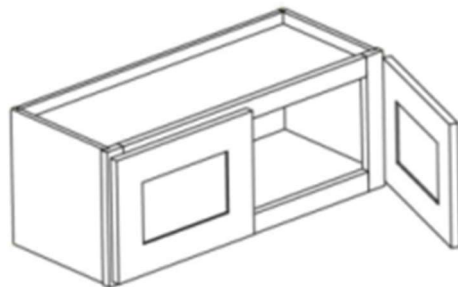

2 Glass Doors Cabinet

- [SW-W2412GD(B&G)](#)
- White Shaker - Glass Door + Cabinet (12") 2 Doors
- **Special Price $108.00 ~~$216.00~~**
- •
- [SW-W2712GD(B&G)](#)
- White Shaker - Glass Door + Cabinet (12") 2 Doors
- **Special Price $115.50 ~~$231.00~~**
- •
- [SW-W3012GD(B&G)](#)