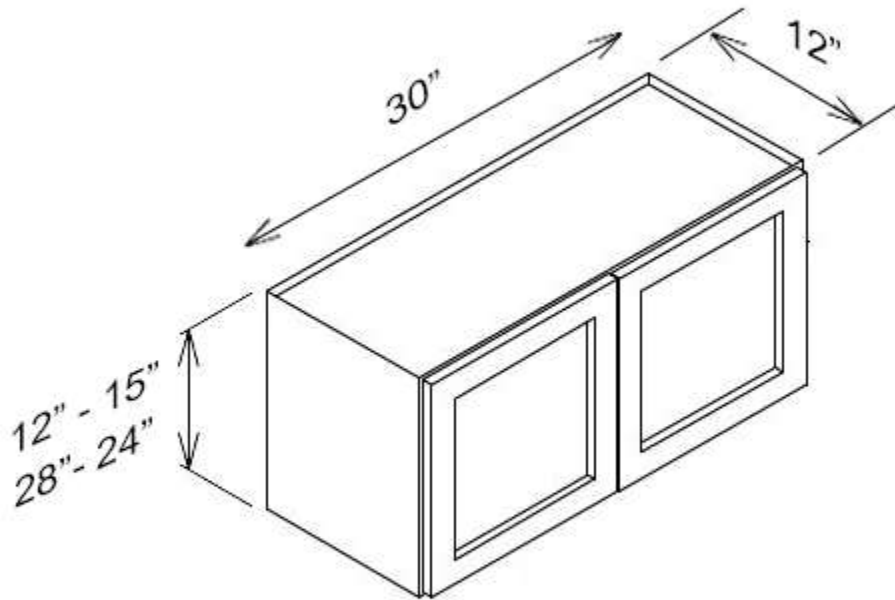

- **Special Price $347.00 ~~$694.00~~**

30" Wide Bridge Cabinets

- **SW-W3012**
- White Shaker - Wall Cabinet with 2 Doors, No Shelves
- **Special Price $119.00 ~~$238.00~~**