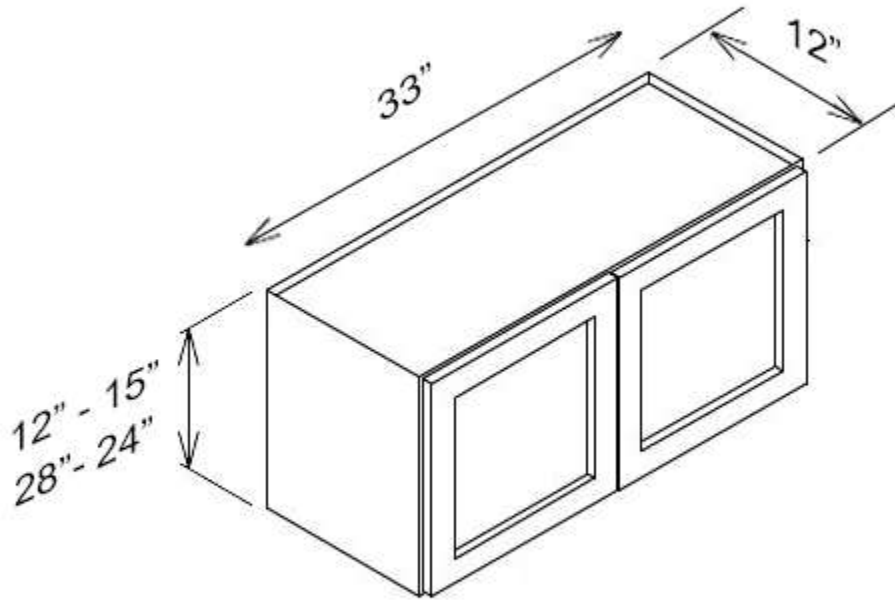

33" Wide Bridge Cabinets

1. **SW-W3318**
   - White Shaker - Wall Cabinet with 2 Doors, No Shelves
   - **Special Price $159.50 ~~$319.00~~**
   - •
2. ---