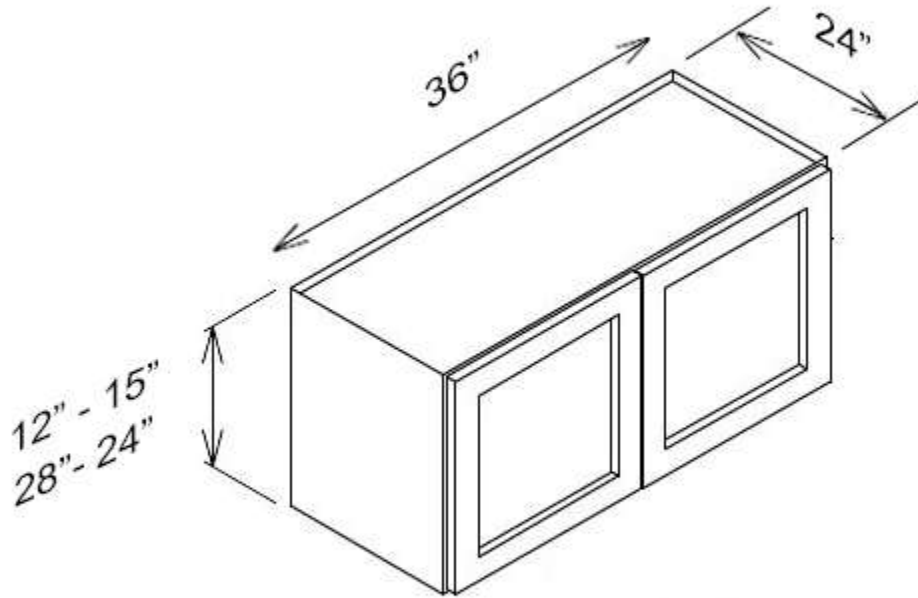

36" Wide 24" Deep Bridge Cabinets

- [SW-W361224](#)
- White Shaker - Wall Cabinet with 2 Doors, No Shelves (24" Deep)
- **Special Price $171.50 ~~$343.00~~**
- •
- [SW-W361824](#)
- White Shaker - Wall Cabinet with 2 Doors, No Shelves (24" Deep)
- **Special Price $197.50 ~~$395.00~~**
- •
- [SW-W362424](#)
- White Shaker - Wall Cabinet with 2 Doors, 1 Adjustable Shelf (24" Deep)