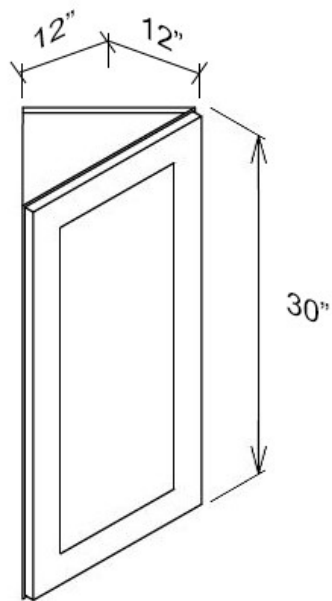

Angle Wall Cabinets

- **SW-AW30**
- White Shaker - Wall End Angle Cabinet with 1 Door, 2 Shelves (left or right)
- **Special Price $136.50 ~~$273.00~~**
- •
- •
- **SW-AW36**
- White Shaker - Wall End Angle Cabinet with 1 Door, 2 Shelves (left or right)
- **Special Price $154.00 ~~$308.00~~**
- •
- •
- **SW-AW42**
- White Shaker - Wall End Angle Cabinet with 1 Door, 3 Shelves (left or right)