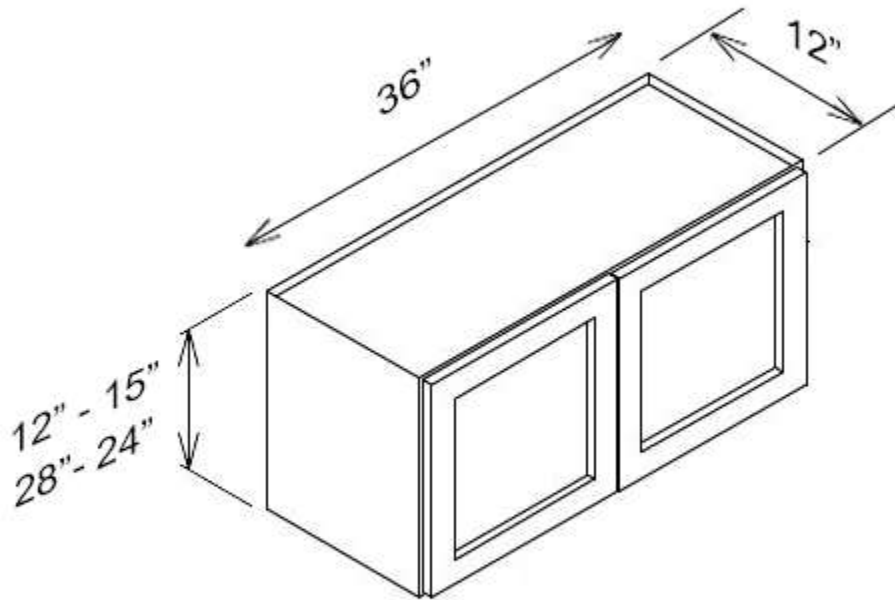

36" Wide Bridge Cabinets

- **SW-W3618**
- White Shaker - Wall Cabinet with 2 Doors, No Shelves
- **Special Price $158.00 ~~$316.00~~**
- •