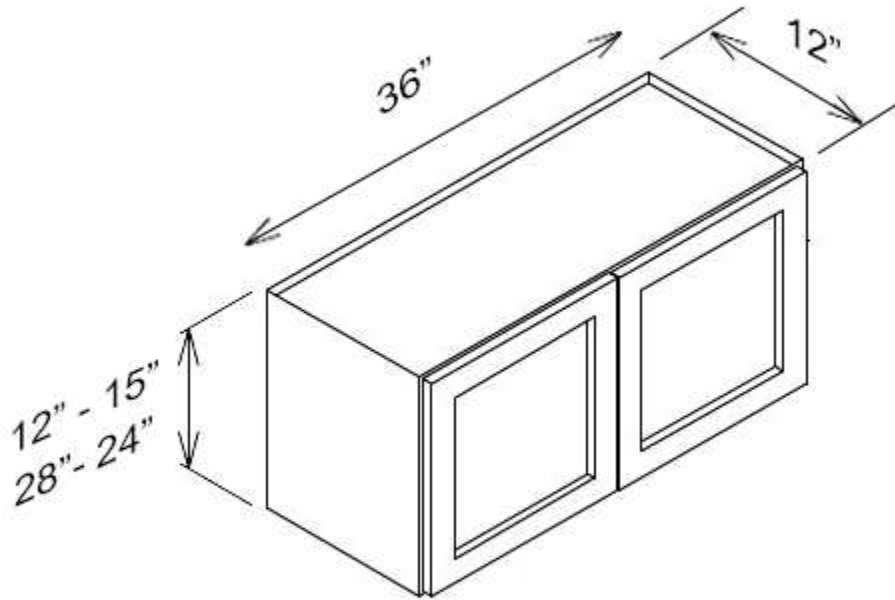

36" Wide Bridge Cabinets

1. **SW-W3615**
   - White Shaker - Wall Cabinet with 2 Doors, No Shelves
   - **Special Price $156.00 ~~$312.00~~**
   - •
   - •
2. ---