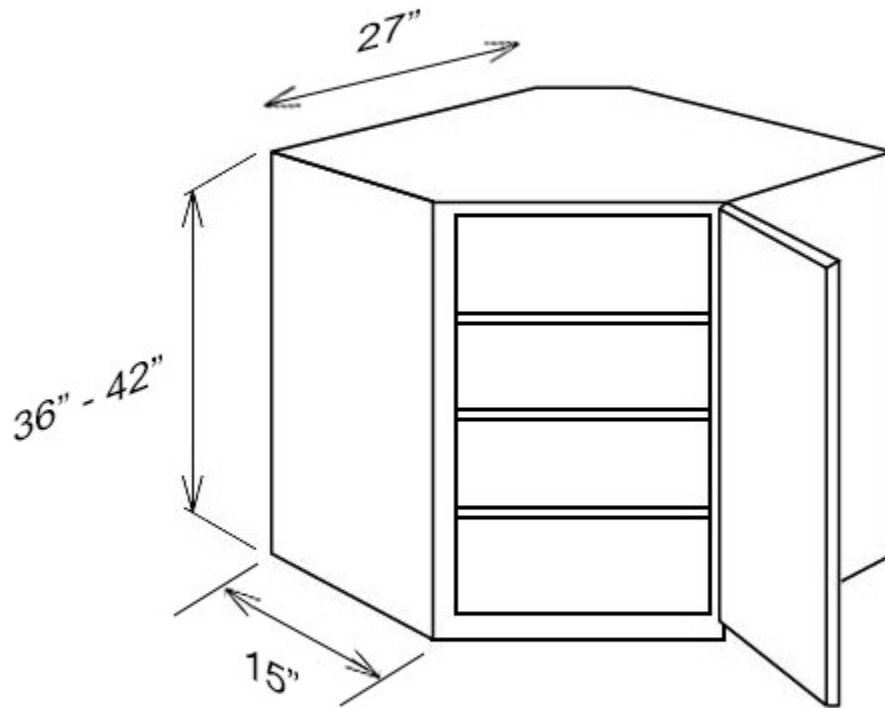

15" Deep Diagonal Corner Wall Cabinet

- **SW-WDC274215**
- White Shaker - Wall Diagonal Corner with 1 Door, 3 Adjustable Shelves
- **Special Price $356.00 ~~$712.00~~**
- •