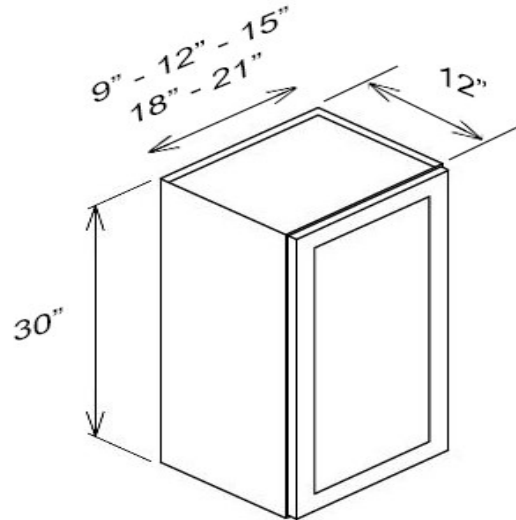

30" High Wall Cabinets-Single Door

- **SW-W0930**
- White Shaker - Wall Cabinet with 1 Door, 2 Adjustable Shelves (30")
- **Special Price $106.00 ~~$212.00~~**
- •
- **SW-W1230**
- White Shaker - Wall Cabinet with 1 Door, 2 Adjustable Shelves (30")
- **Special Price $112.00 ~~$224.00~~**
- •
- **SW-W1530**
- White Shaker - Wall Cabinet with 1 Door, 2 Adjustable Shelves (30")
- **Special Price $118.50 ~~$237.00~~**
- •
- **SW-W1830**
- White Shaker - Wall Cabinet with 1 Door, 2 Adjustable Shelves (30")
- **Special Price $133.00 ~~$266.00~~**
- •
- **SW-W2130**
- White Shaker - Wall Cabinet with 1 Door, 2 Adjustable Shelves (30")
- **Special Price $160.50 ~~$321.00~~**
- •