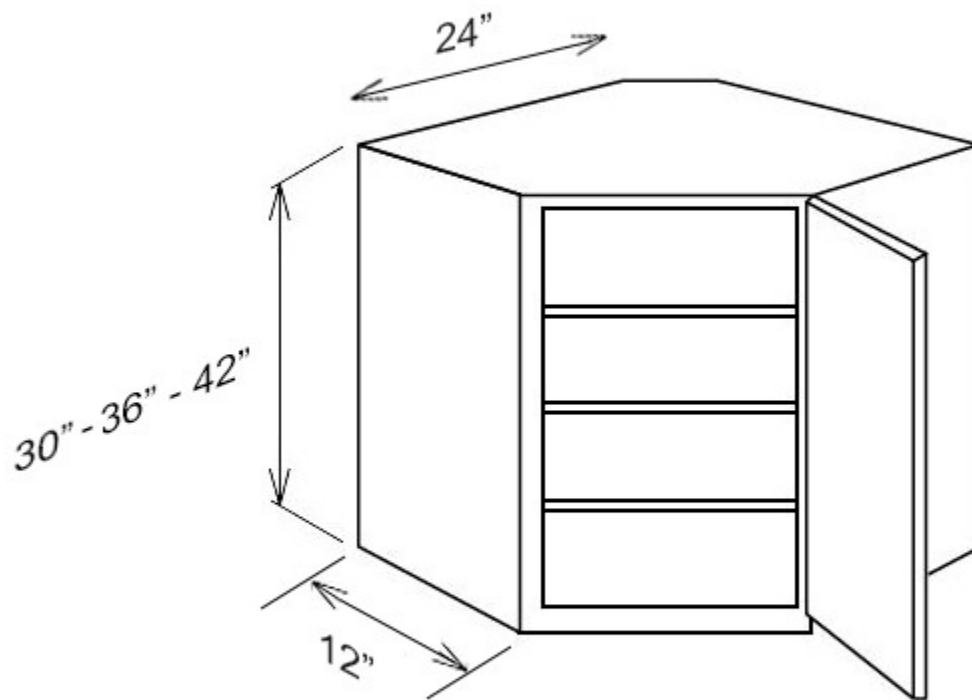

- **Special Price $262.50 ~~$525.00~~**

Diagonal Corner Wall Cabinet

- **SW-WDC2430**
- White Shaker - Wall Diagonal Corner with 1 Door, 2 Adjustable Shelves
- **Special Price $235.00 ~~$470.00~~**
- •
- **SW-WDC2436**
- White Shaker - Wall Diagonal Corner with 1 Door, 2 Adjustable Shelves
- **Special Price $300.00 ~~$600.00~~**