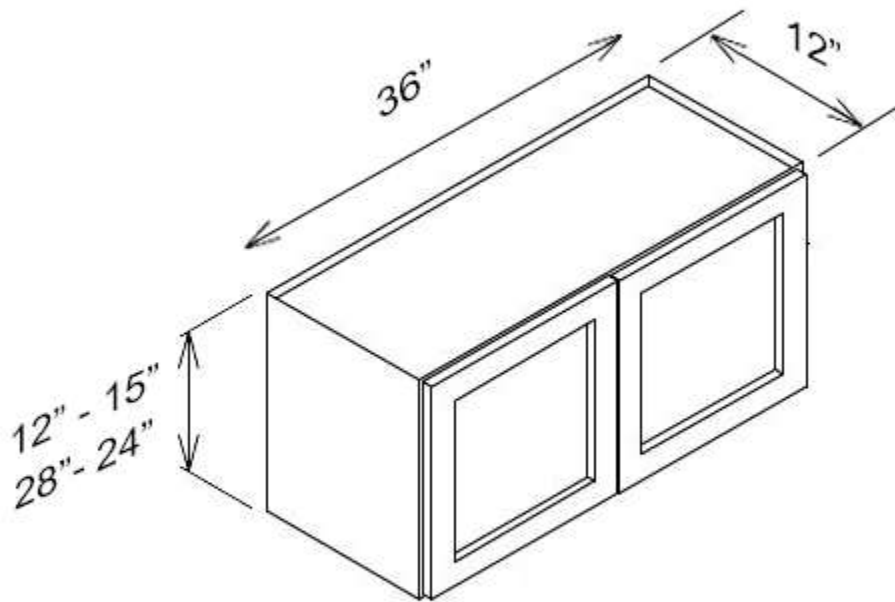

36" Wide Bridge Cabinets

1. **SW-W3612**
   - White Shaker - Wall Cabinet with 2 Doors, No Shelves
   - **Special Price $136.00 ~~$272.00~~**
   - •
2. ---