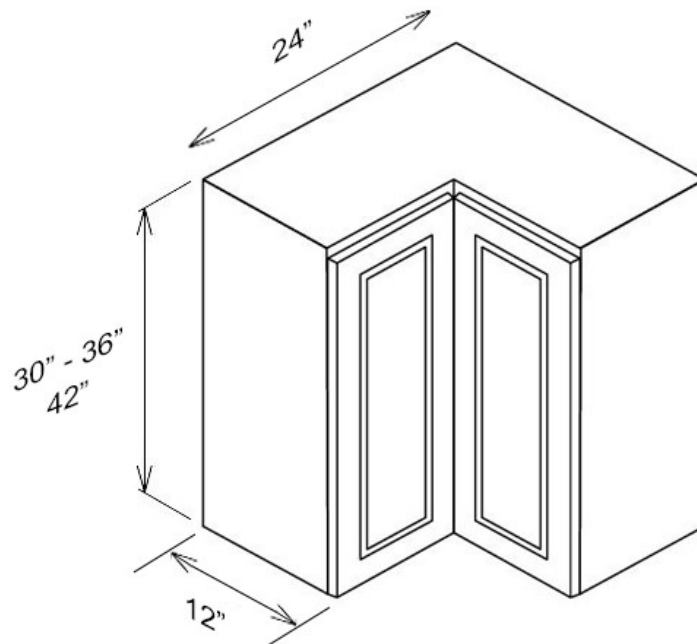

Wall Corner Cabinet

1. [SW-WSQ2430](#)
   - White Shaker - Wall Corner Cabinet with 1 Bi-Fold Door, 2 Adjustable Shelves
   - **Special Price $292.00 ~~$584.00~~**
   - •
   - [SW-WSQ2436](#)
   - White Shaker - Wall Corner Cabinet with 1 Bi-Fold Door, 2 Adjustable Shelves
   - **Special Price $342.00 ~~$684.00~~**
   - •
   - [SW-WSQ2442](#)
   - White Shaker - Wall Corner Cabinet with 1 Bi-Fold Door, 2 Adjustable Shelves
   - **Special Price $380.00 ~~$760.00~~**
2. ---