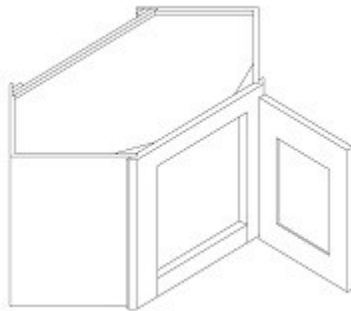

- White Shaker - Glass Door + Cabinet (12") 2 Doors
- **Special Price $122.50 ~~$245.00~~**
- •
- **SW-W3312GD(B&G)**
- White Shaker - Glass Door + Cabinet (12") 2 Doors
- **Special Price $130.50 ~~$261.00~~**
- •
- **SW-W3612GD(B&G)**
- White Shaker - Glass Door + Cabinet (12") 2 Doors
- **Special Price $142.00 ~~$284.00~~**
- •

Wall Diagonal Corner Glass Door

- **SW-WDC2412GD(B&G)**
- White Shaker - Wall Diagonal Corner (12") + Glass Door
- **Special Price $109.00 ~~$218.00~~**
- •

Wall Microwave Cabinet