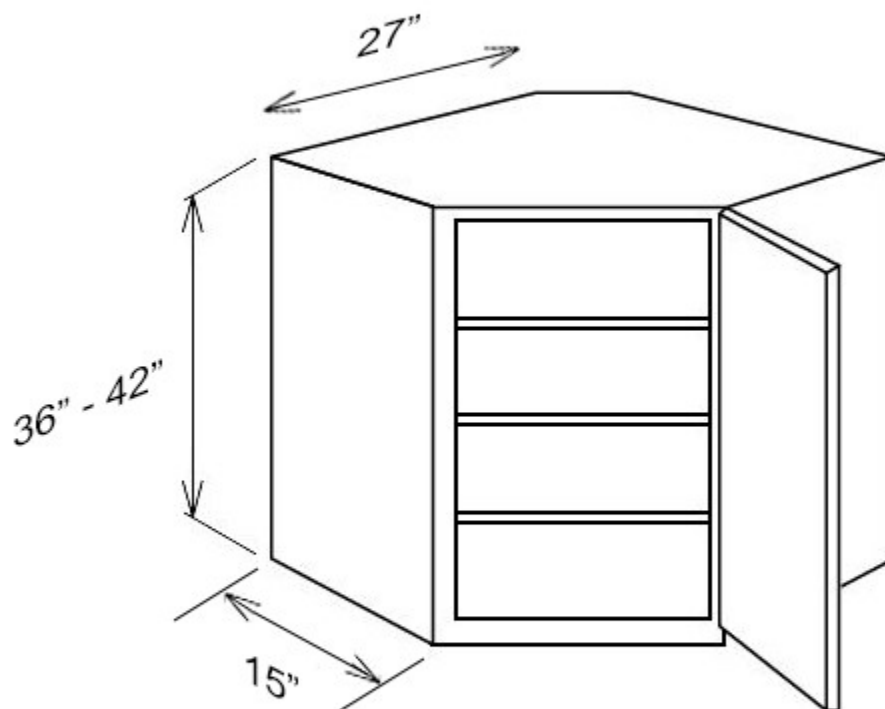

15" Deep Diagonal Corner Wall Cabinet

1. **SW-WDC273615**
   - White Shaker - Wall Diagonal Corner with 1 Door, 2 Adjustable Shelves
   - **Special Price $171.50 ~~$343.00~~**
   - •
2. ---