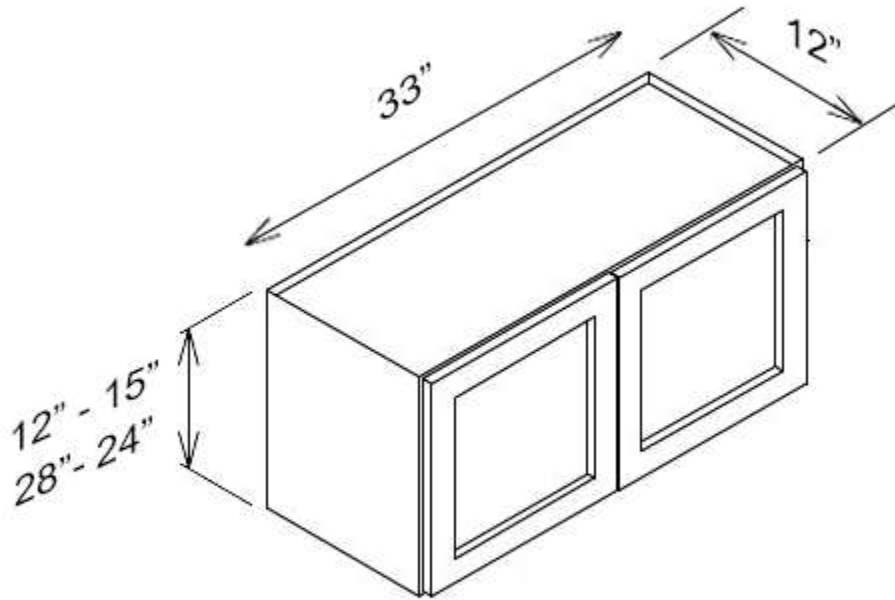

33" Wide Bridge Cabinets

1. **SW-W3315**
   - White Shaker - Wall Cabinet with 2 Doors, No Shelves
   - **Special Price $147.50 ~~$295.00~~**
   - •
2. ---