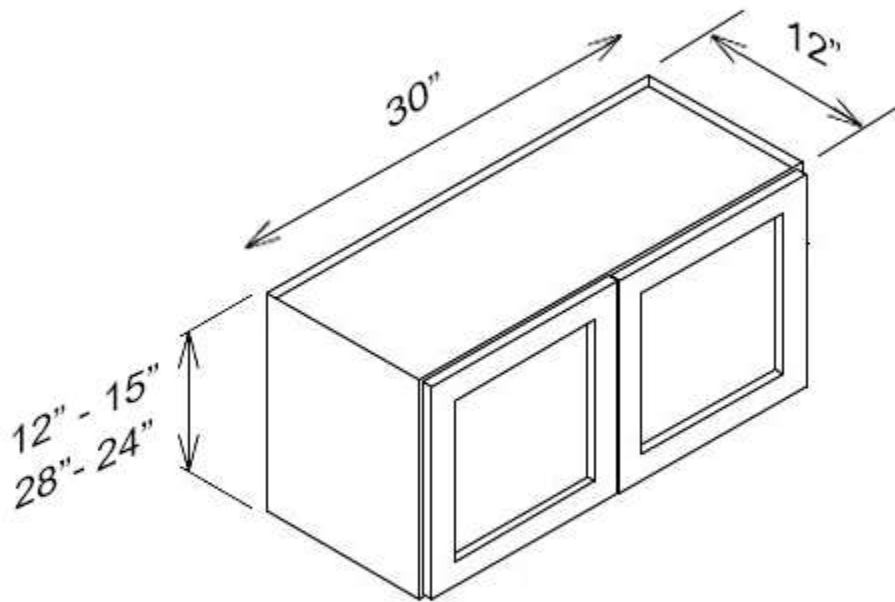

30" Wide Bridge Cabinets

1. **SW-W3015**
   - White Shaker - Wall Cabinet with 2 Doors, No Shelves
   - **Special Price $132.00 ~~$264.00~~**
   - •
2. ---