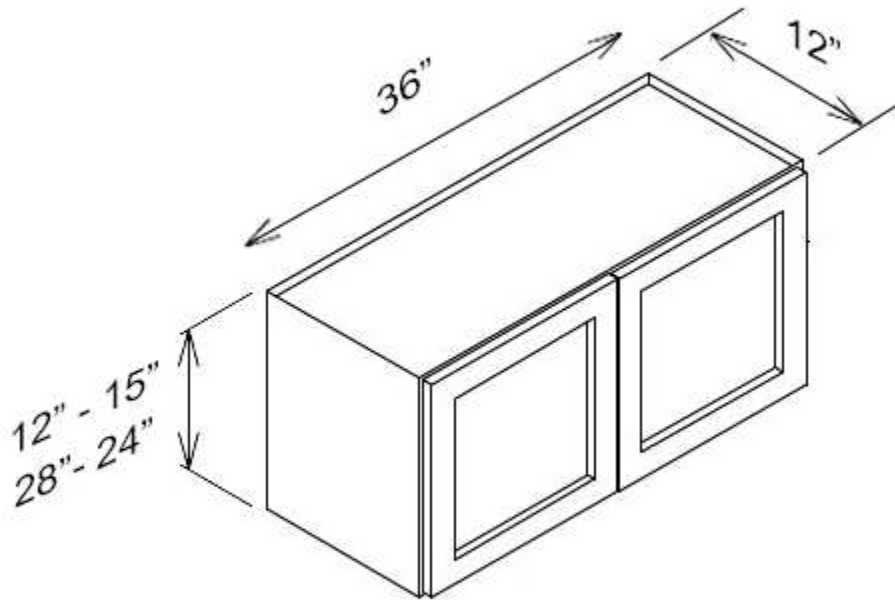

36" Wide Bridge Cabinets

- **SW-W3624**
- White Shaker - Wall Cabinet with 2 Doors, 1 Adjustable Shelf
- **Special Price $198.50 ~~$397.00~~**
- •