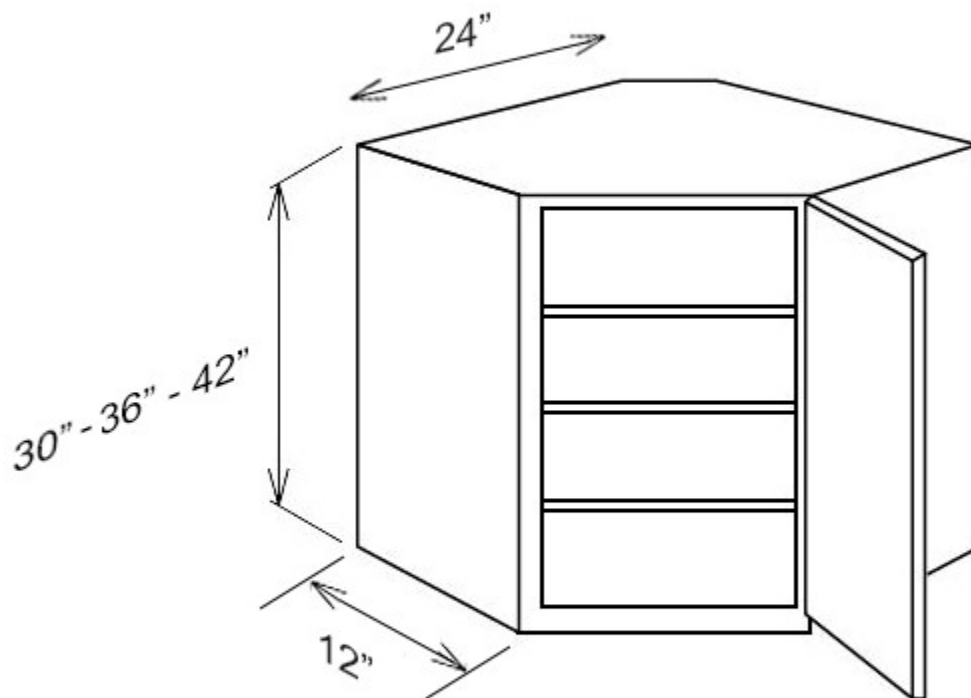

- White Shaker - Wall Cabinet with 1 Door, 3 Adjustable Shelves (42")
- **Special Price $214.50 ~~$429.00~~**
- •

Diagonal Corner Wall Cabinet

- **SW-WDC2442**
- White Shaker - Wall Diagonal Corner with 1 Door, 3 Adjustable Shelves
- **Special Price $323.50 ~~$647.00~~**
- •