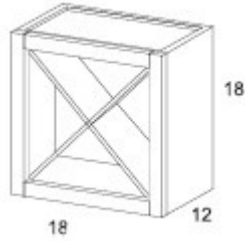

X Style Wall Wine Rack Cabinet

- **SW-W1818WR**
- White Shaker - X Style Wall Wine Rack Cabinet
- **Special Price $94.50 ~~$189.00~~**
- •