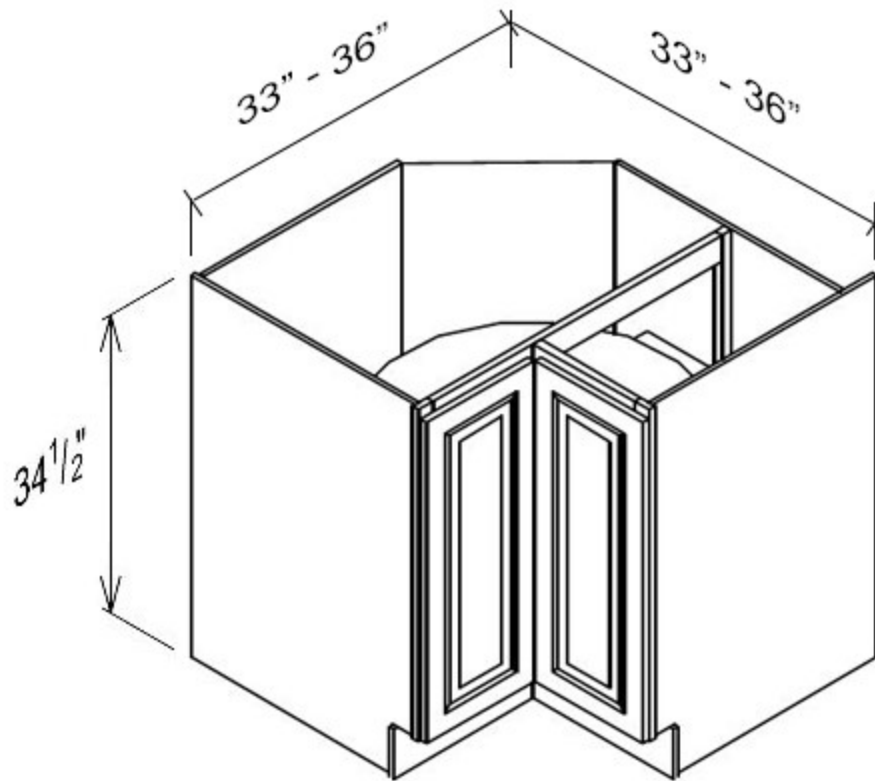

Sink Base with 2 Dummy Drawers and 2 Doors

- **SW-LS3309**
- White Shaker - Lazy Susan Base Cabinet with 2 Full Height Folding Doors
- **Special Price \$425.50 ~~\$851.00~~**
-
- ADD TO CART
- **SW-LS3612**
- White Shaker - Lazy Susan Base Cabinet with 2 Full Height Folding Doors
- **Special Price \$463.50 ~~\$927.00~~**
-