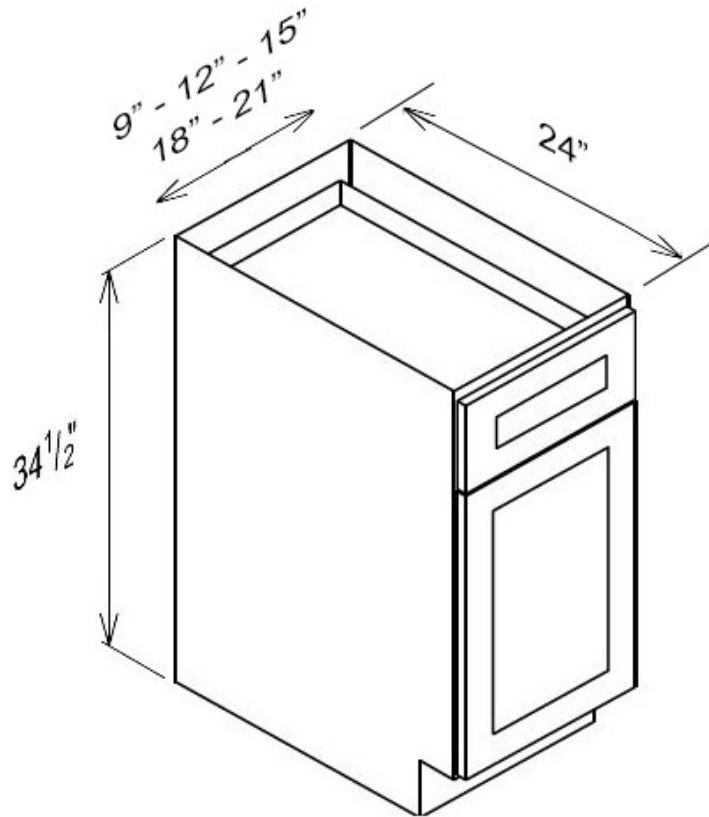

Single Door Single Drawer Bases

- **SW-B12**
- White Shaker - Base Cabinet with 1 Drawer, 1 Door, 1 Adjustable Shelf
- Special Price - $183.50 ~~$367.00~~
- •
- **SW-B15**
- White Shaker - Base Cabinet with 1 Drawer, 1 Door, 1 Adjustable Shelf
- Special Price $203.50 ~~$407.00~~
- •
- **SW-B18**
- White Shaker - Base Cabinet with 1 Drawer, 1 Door, 1 Adjustable Shelf
- Special Price $222.00 ~~$444.00~~
- •
- **SW-B21**
- White Shaker - Base Cabinet with 1 Drawer, 1 Door, 1 Adjustable Shelf
- Special Price $241.50 ~~$483.00~~
- •

Single Door Single Drawer Bases