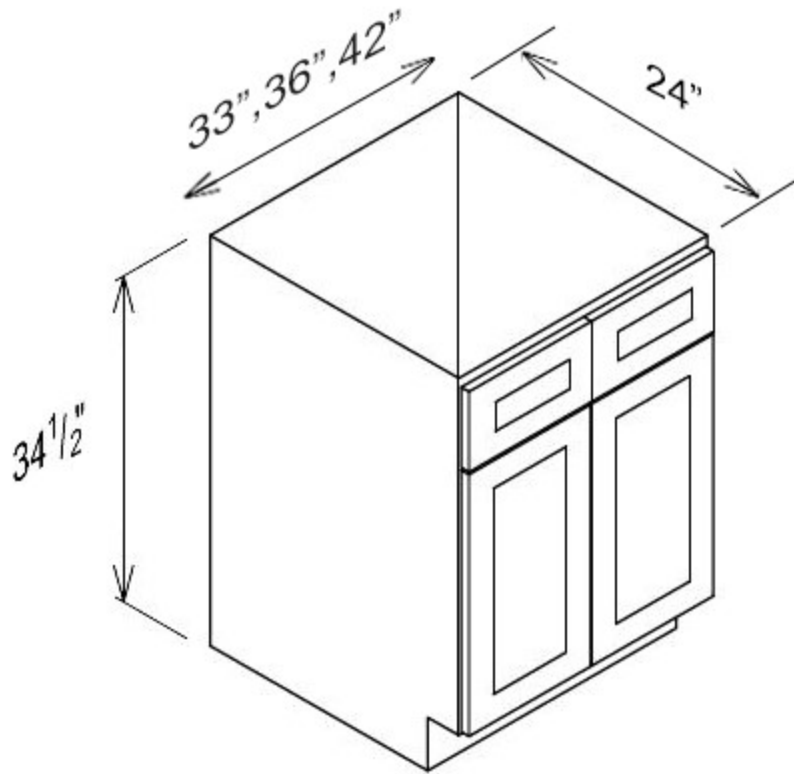

- **SW-SB33**
- White Shaker - Sink Base Cabinet with 2 Dummy Drawers, 2 Doors
- **Special Price $277.00 ~~$554.00~~**
- •
- **SW-SB36**
- White Shaker - Sink Base Cabinet with 2 Dummy Drawers, 2 Doors
- **Special Price $313.00 ~~$626.00~~**
- •
- **SW-SB42**
- White Shaker - Sink Base Cabinet with 2 Dummy Drawers, 2 Doors
- **Special Price $353.00 ~~$706.00~~**
- •

Sink Base with 2 Dummy Drawers and 2 Doors