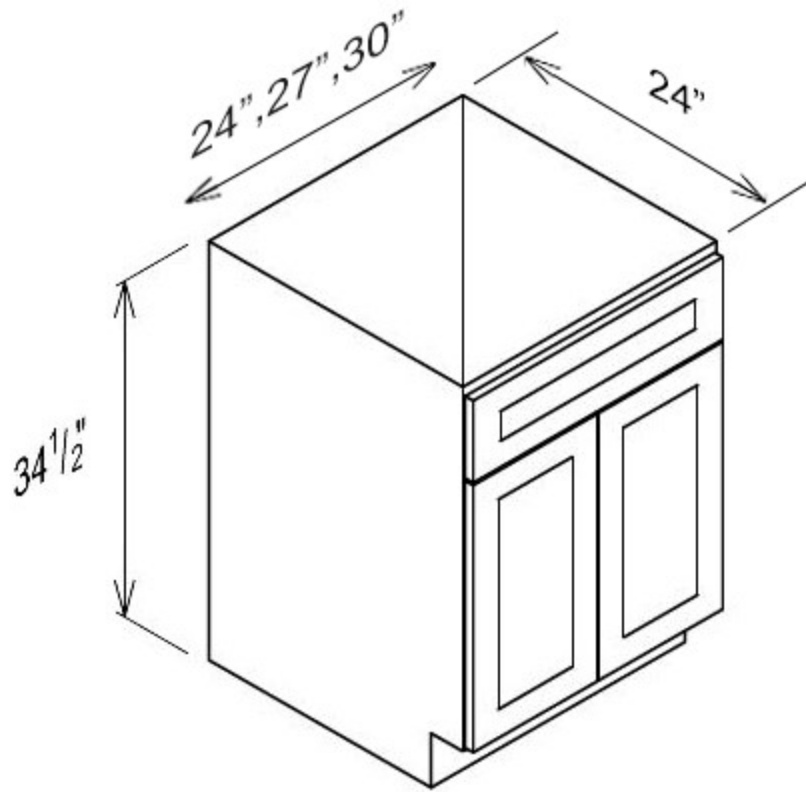

- **SW-SB30**
- White Shaker - Sink Base Cabinet with 1 Dummy Drawer, 2 Doors
- **Special Price $238.50 ~~$477.00~~**
- •

Double Door & Drawer Sink Base