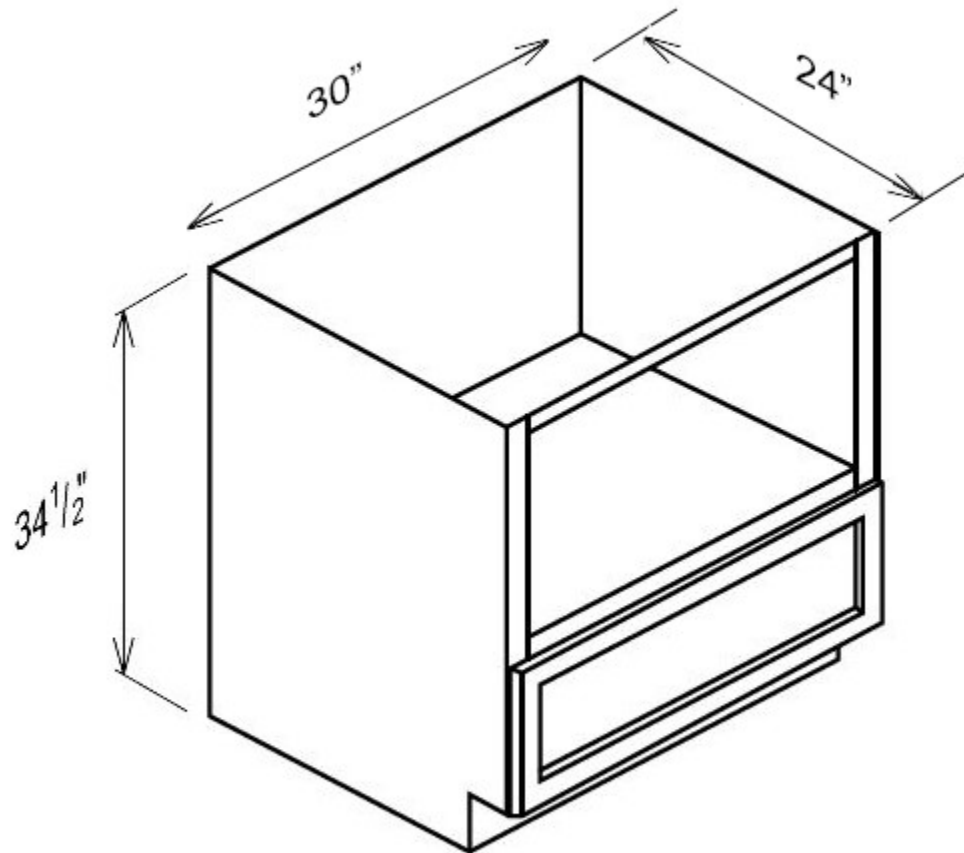

Microwave Base Cabinet

- **SW-B30MW**
- White Shaker - Microwave Base Cabinet
- **Special Price $278.50 ~~$557.00~~**
- •