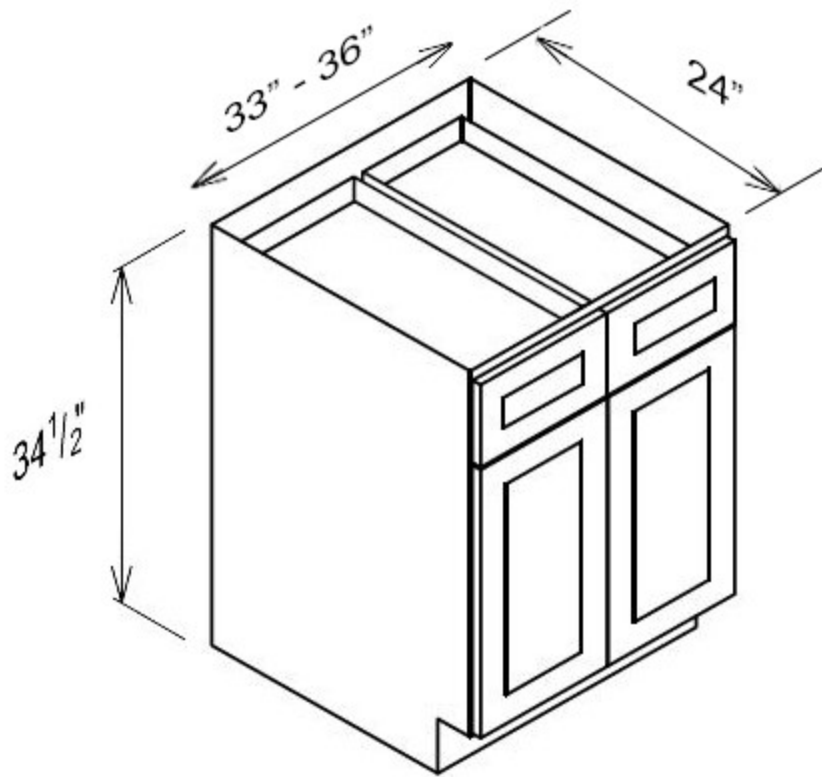

- **SW-B33**
- White Shaker - Base Cabinet with 2 Drawers, 2 Doors, 1 Adjustable Shelf
- Special Price $371.00 ~~$742.00~~
- •
- **SW-B36**
- White Shaker - Base Cabinet with 2 Drawers, 2 Doors, 1 Adjustable Shelf
- Special Price $389.50 ~~$779.00~~
- •

2 Door 2 Drawer Base