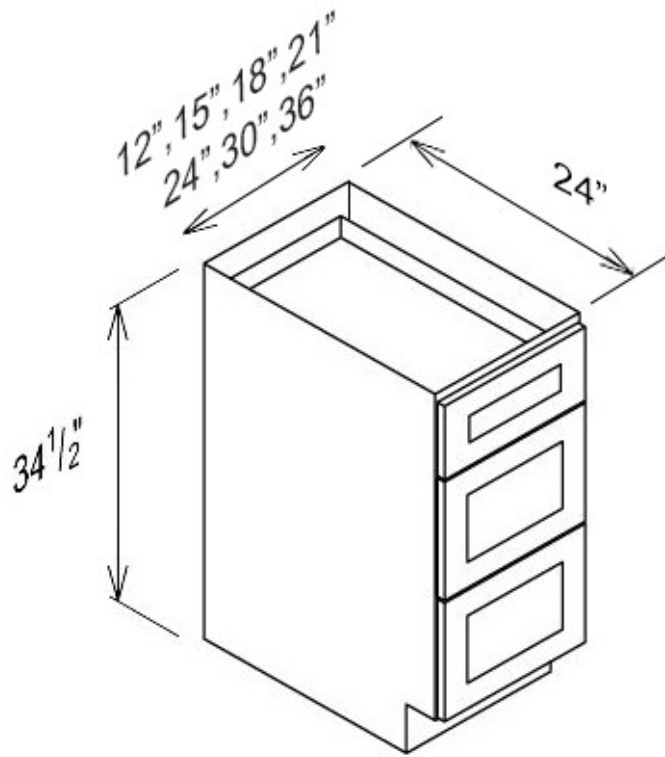

- **SW-DB12**
- White Shaker - Base Cabinet with 3 Drawers
- Special Price $282.00 ~~$564.00~~
- •
- **SW-DB15**
- White Shaker - Base Cabinet with 3 Drawers
- Special Price $304.50 ~~$609.00~~
- •
- **SW-DB18**
- White Shaker - Base Cabinet with 3 Drawers
- Special Price $327.50 ~~$655.00~~
- •
- **SW-DB21**
- White Shaker - Base Cabinet with 3 Drawers
- Special Price $348.50 ~~$697.00~~
- **SW-DB24**
- White Shaker - Base Cabinet with 3 Drawers
- Special Price $370.50 ~~$741.00~~
- •
- **SW-DB27**