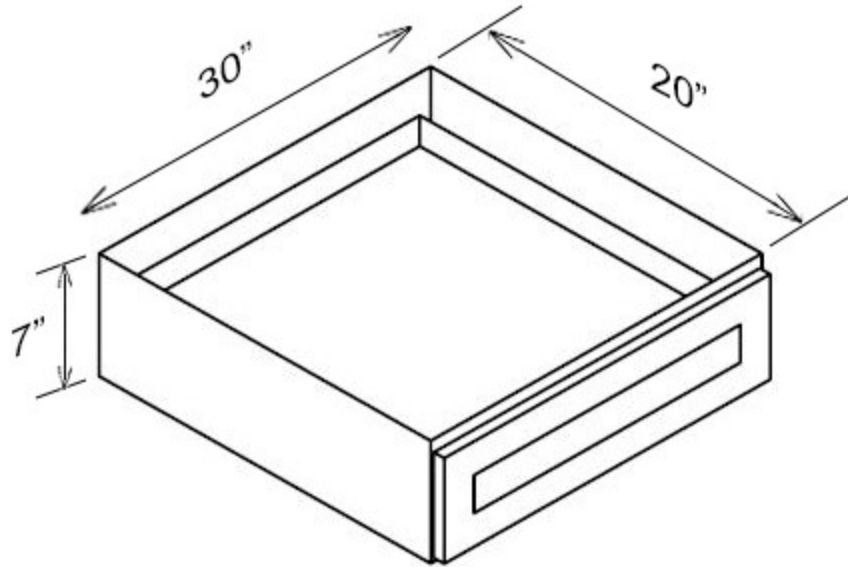

- [**SW-SVDU3021-5**](#)
- White Shaker - Knee Drawer with 1 Drawer
- **Special Price $74.00 ~~$148.00~~**
- •