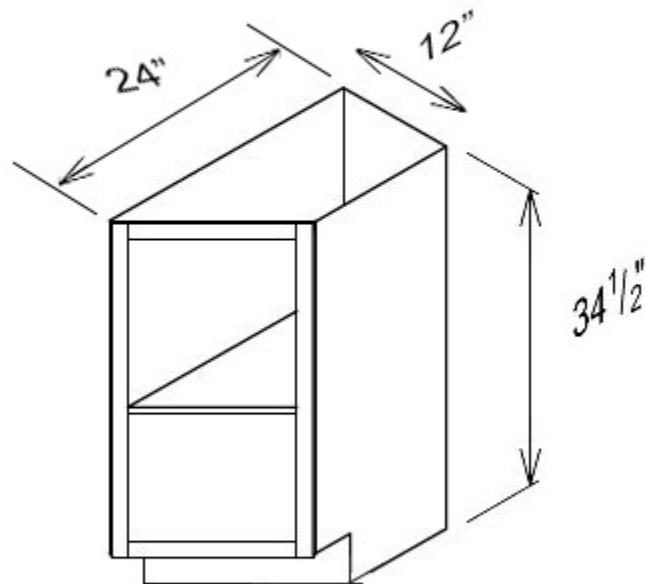

Base Spice Drawer

- [SW-BSDC06-5](#)
 - White Shaker - Base Spice Drawer 5 Spice Drawer
 - **Special Price \$153.00 ~~\$306.00~~**
 -
-

Base Spice Rack Cabinet

- **SW-BSR09**
- White Shaker - Base Spice Rack Cabinet with 1 Full Height Door (Pull Out) 3 Fixed Shelves
- **Special Price \$230.50 ~~\$461.00~~**
-

Farm Sink Base

- **SW-FSB36B**
- White Shaker - Farm Sink Base with 2 Doors
- **Special Price \$308.00 ~~\$616.00~~**
-
-

Base Transitional Cabinet

- **SW-BTC12L**
- White Shaker - Base End Angle Cabinet 1 Door, 1 Fake Drawer, 1 Adjustable Shelf
- **Special Price \$208.00 ~~\$416.00~~**
-
- **SW-BTC12R**
- White Shaker - Base End Angle Cabinet 1 Door, 1 Fake Drawer, 1 Adjustable Shelf
- **Special Price \$208.00 ~~\$416.00~~**
-