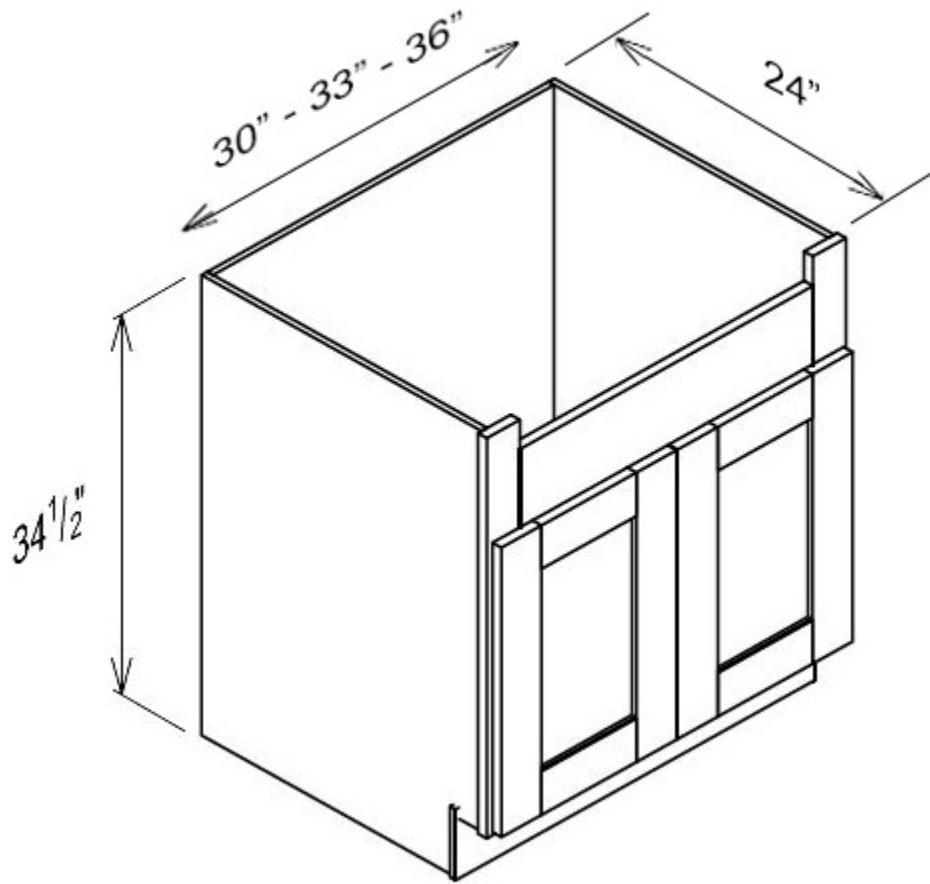

Base Spice Drawer

- [SW-BSDC06-5](#)
 - White Shaker - Base Spice Drawer 5 Spice Drawer
 - **Special Price \$153.00 ~~\$306.00~~**
 -
-

Base Spice Rack Cabinet

- **SW-BSR09**
- White Shaker - Base Spice Rack Cabinet with 1 Full Height Door (Pull Out) 3 Fixed Shelves
- **Special Price \$230.50 ~~\$461.00~~**
-

Farm Sink Base

- **SW-FSB36B**
- White Shaker - Farm Sink Base with 2 Doors
- **Special Price \$308.00 ~~\$616.00~~**
-
-

Base Transitional Cabinet

- **SW-BTC12L**
- White Shaker - Base End Angle Cabinet 1 Door, 1 Fake Drawer, 1 Adjustable Shelf
- **Special Price \$208.00 ~~\$416.00~~**
-
- **SW-BTC12R**
- White Shaker - Base End Angle Cabinet 1 Door, 1 Fake Drawer, 1 Adjustable Shelf
- **Special Price \$208.00 ~~\$416.00~~**
-