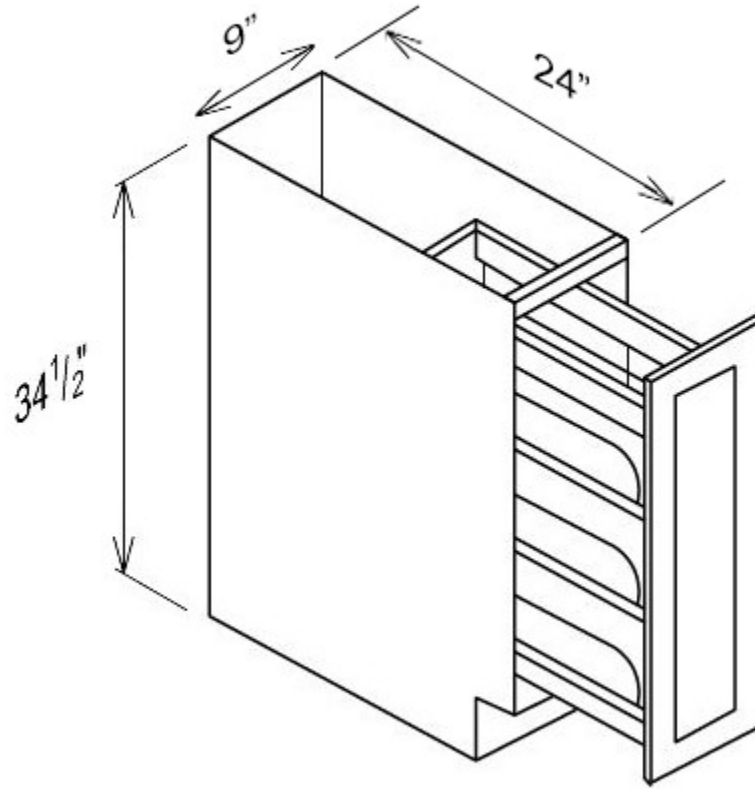

Base Spice Rack Cabinet

- **SW-BSR09**
- White Shaker - Base Spice Rack Cabinet with 1 Full Height Door (Pull Out) 3 Fixed Shelves
- **Special Price $230.50 ~~$461.00~~**
- •