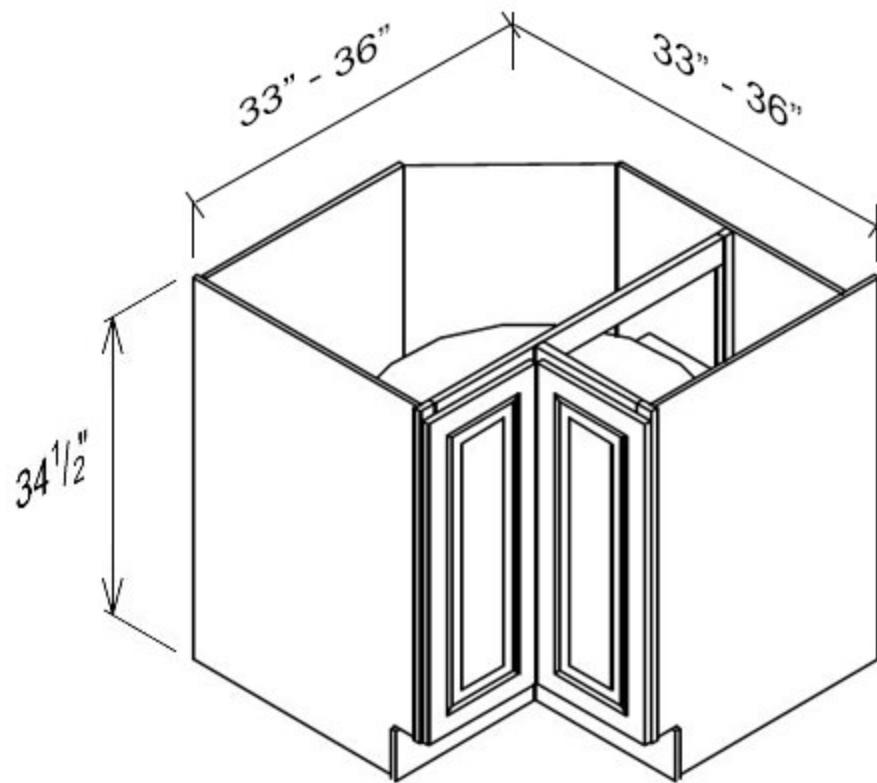

- **SW-LS3612S**
- White Shaker - Lazy Susan Base Cabinet with 2 Full Height Folding Doors & Shelves
- **Special Price $337.50 ~~$675.00~~**

• **Lazy Susan**