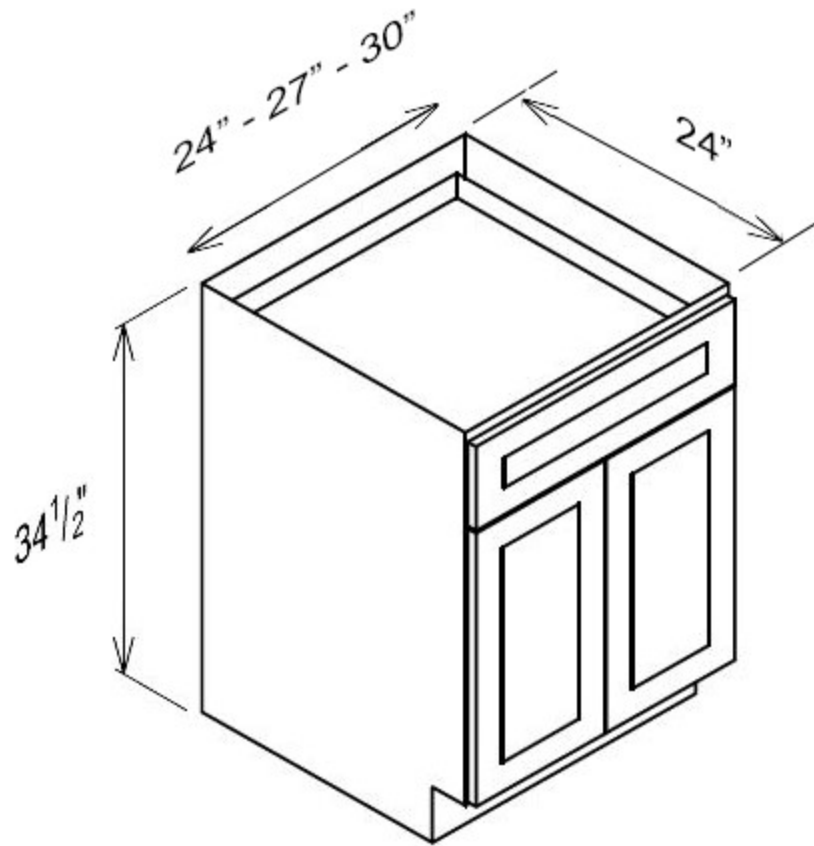

- **SW-B24**
- White Shaker - Base Cabinet with 1 Drawer, 2 Doors, 1 Adjustable Shelf
- Special Price $273.00 ~~$546.00~~
- •
- **SW-B27**
- White Shaker - Base Cabinet with 1 Drawer, 2 Doors, 1 Adjustable Shelf
- Special Price $291.50 ~~$583.00~~
- •
- **SW-B30**
- White Shaker - Base Cabinet with 1 Drawer, 2 Doors, 1 Adjustable Shelf
- Special Price $318.00 ~~$636.00~~
- •

Double Door & Drawer Bases