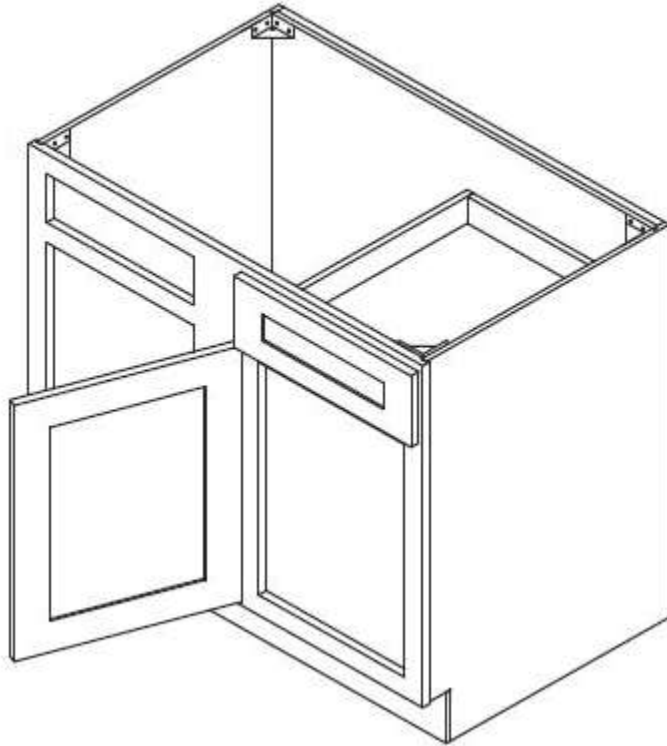

• **Lazy Susan**

- **SW-LS3612S**
- White Shaker - Lazy Susan Base Cabinet with 2 Full Height Folding Doors & Shelves
- **Special Price \$337.50 ~~\$675.00~~**

• **Lazy Susan**

Diagonal Corner Sink Base

- **SW-BDCF36**
 - White Shaker - Base Diagonal Cabinet with 1 Door, No Shelf. Note: This can Also be used as a corner sink base (Just leave out the shelf)
 - **Special Price \$313.50 ~~\$627.00~~**
 -
 - **SW-BDCF39**
 - White Shaker - Base Diagonal Cabinet with 1 Door, No Shelf. Note: This can Also be used as a corner sink base (Just leave out the shelf)
 - **Special Price \$323.50 ~~\$647.00~~**
 -
-

Blind Base Corner

- [SW-BBLC39/42-36"W](#)
 - White Shaker - Base Blind Corner Cabinet with 1 Door, 1 Drawer , 1 Adjustable Shelf. BBC39 door is 12" W.
 - **Special Price \$293.00 ~~\$586.00~~**
 -
 - [SW-BBLC42/45-39"W](#)
 - White Shaker - Base Blind Corner Cabinet with 1 Door, 1 Drawer , 1 Adjustable Shelf. BBC42 door is 15" W.
 - **Special Price \$297.50 ~~\$595.00~~**
 -
 - [SW-BBLC45/48-42"W](#)
 - White Shaker - Base Blind Corner Cabinet with 1 Door, 1 Drawer , 1 Adjustable Shelf. BBC45 door is 18" W.
 - **Special Price \$304.00 ~~\$608.00~~**
 -
-