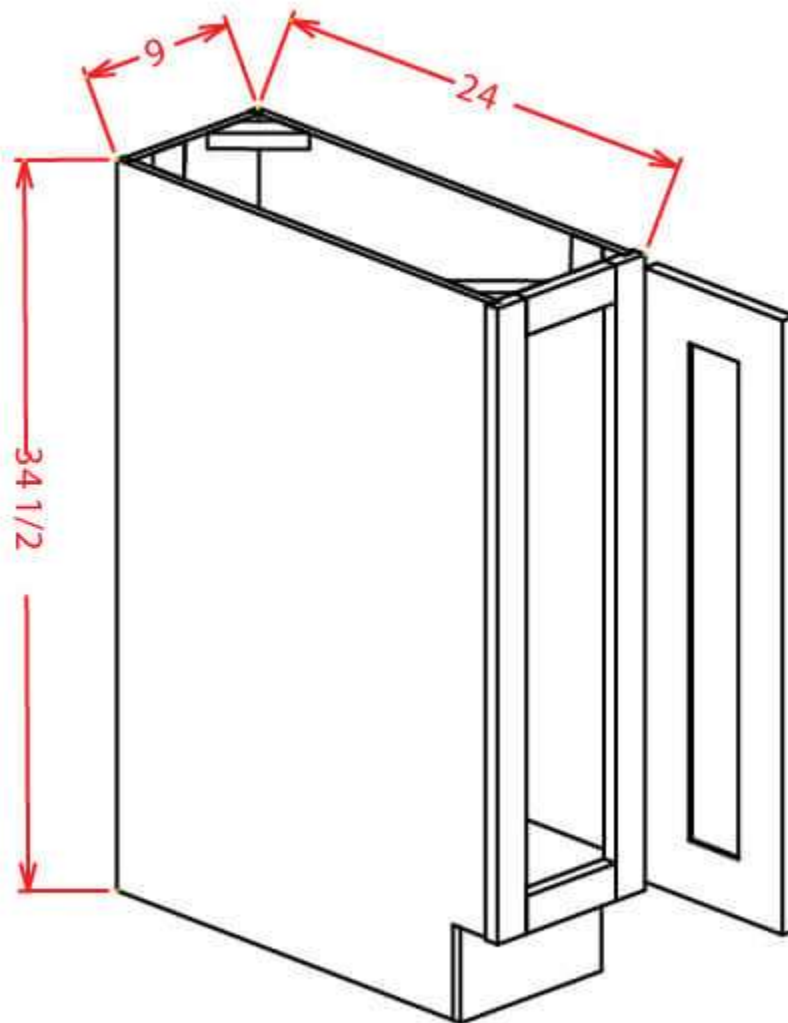

- **SW-B09**
- White Shaker - Base Cabinet - 9"W X 24"D X 34-1/2"H-1D
- Special Price $171.50 ~~$343.00~~
- •