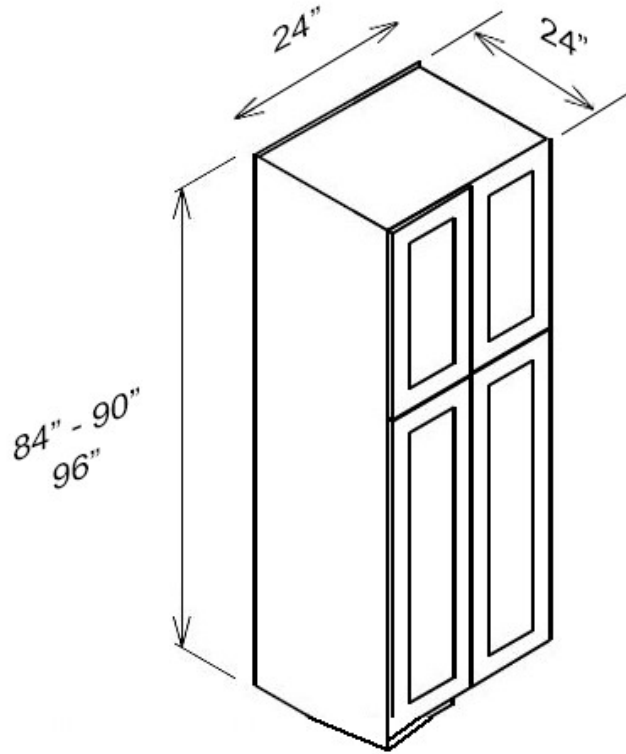

24" Wide Wall Pantry Cabinet - 4 Door

- **SW-WP2484**
- White Shaker - Tall Pantry with 2 Upper Doors, 2 Lower Doors
- **Special Price $595.00 ~~$1,190.00~~**
- •
- **SW-WP2490**
- White Shaker - Tall Pantry with 2 Upper Doors, 2 Lower Doors
- **Special Price $625.50 ~~$1,251.00~~**
- •
- **SW-WP2496**
- White Shaker - Tall Pantry with 2 Upper Doors, 2 Lower Doors
- **Special Price $671.50 ~~$1,343.00~~**
- •