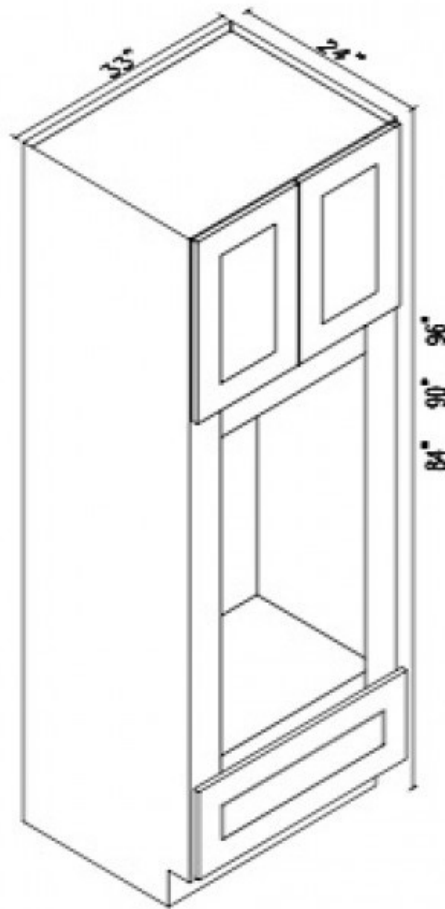

Double Oven Cabinets

- **SW-OM3384B**
- White Shaker - Double Oven Cabinet with 2 Upper Doors, 1 Lower Drawer
- **Special Price $1,102.50 ~~$2,205.00~~**
- •
- **SW-OM3390B**
- White Shaker - Double Oven Cabinet with 2 Upper Doors, 1 Lower Drawer
- **Special Price $1,125.50 ~~$2,251.00~~**
- •
- **SW-OM3396B**
- White Shaker - Double Oven Cabinet with 2 Upper Doors, 1 Lower Drawer
- **Special Price $1,246.00 ~~$2,492.00~~**
- •