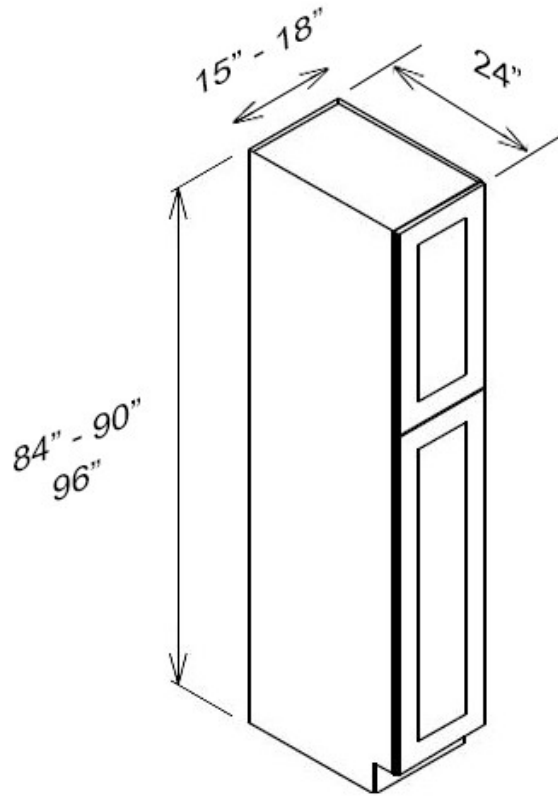

18" Wide Wall Pantry Cabinet - 2 Door

- **SW-WP1884**
- White Shaker - Tall Pantry with 1 Upper Door, 1 Lower Door
- **Special Price $450.00 ~~$900.00~~**

- **SW-WP1890**
- White Shaker - Tall Pantry with 1 Upper Door, 1 Lower Door
- **Special Price $504.50 ~~$1,009.00~~**
- •
- **SW-WP1896**
- White Shaker - Tall Pantry with 1 Upper Door, 1 Lower Door
- **Special Price $549.50 ~~$1,099.00~~**
- •